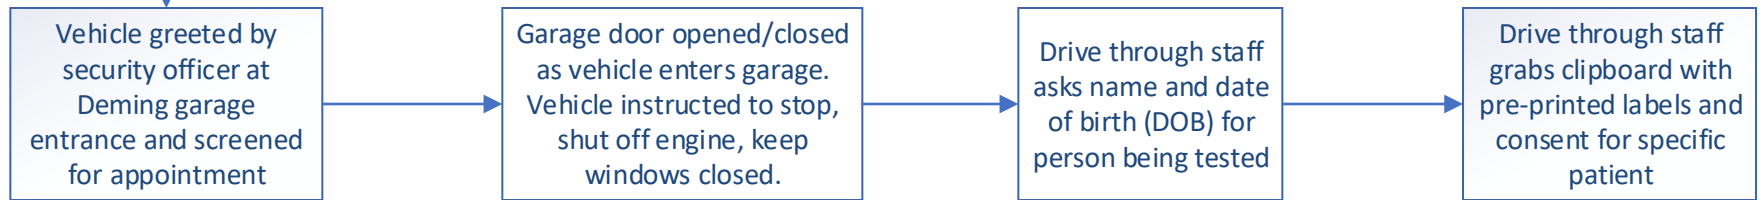

High Level COVID Testing Drive Through Workflow- Deming Garage Location

3/26/2020

Patient Access

Arrival

In Vehicle Work